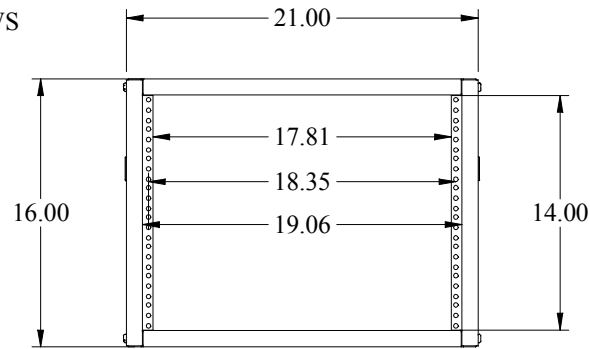

PART No. RCHS1901417

for more information visit  
[www.hammfg.com](http://www.hammfg.com)

Data subject to change without notice.  
Isometric drawing not to scale.  
Shipped knockdown for handling ease  
& protection.

TOP VIEW

L.S. VIEW

FRONT VIEW

R.S. VIEW

BOTTOM VIEW